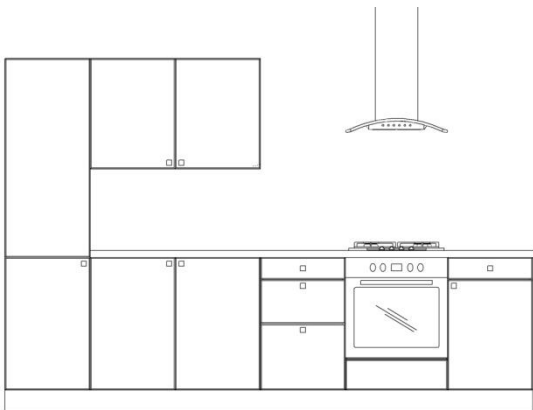

# £ 985

**Factory assembled Cabinets**

**ALL CABINETS ARE SOFT CLOSE AND 18MM THICK CABINETS**

Keller Modern, uses clean lines that are crisp, sharp and spare. This design aesthetic includes minimal detail. With Keller Modern every line is carefully considered to reveal the beauty of the form, without embellishment.

## Sample Kitchen

- 1 x Medium Tall Cabinet 500mm
- 1 x 2 Door 1000mm Medium Wall Cabinet
- 1 x 2 Door 1000mm Medium Base Cabinet
- 1x 3 Drawer Pack 500mm Cabinet
- 1 x Drawer Line ( 1 Drawer and 1 Door) 500mm
- 1 x Base 600mm Oven Housing
- 2 x Length of Plinth