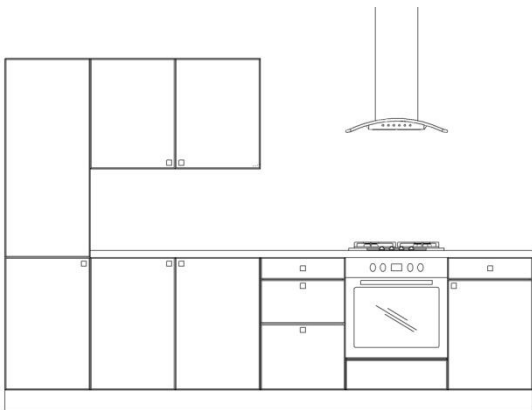

# £ 1265

**Factory assembled Cabinets**

**ALL CABINETS ARE SOFT CLOSE AND 18MM THICK CABINETS**

**Keller Modern**, uses clean lines that are crisp, sharp and spare. This design aesthetic includes minimal detail. With Keller Modern every line is carefully considered to reveal the beauty of the form, without embellishment.

## Sample Kitchen

- 1 x Medium Tall Cabinet 500mm
- 1 x 2 Door 1000mm Medium Wall Cabinet
- 1 x 2 Door 1000mm Medium Base Cabinet
- 1x 3 Drawer Pack 500mm Cabinet
- 1 x Drawer Line ( 1 Drawer and 1 Door) 500mm
- 1 x Base 600mm Oven Housing
- 2 x Length of Plinth