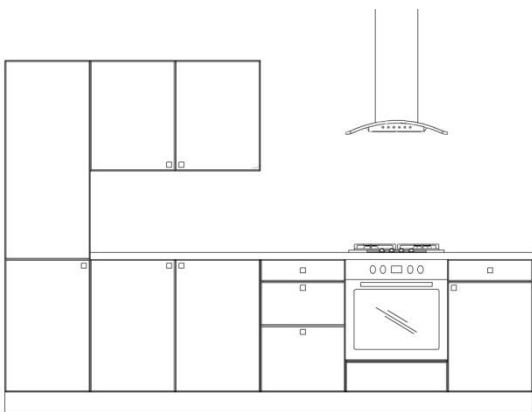

FORTE Transitional

£1355

Factory assembled Cabinets

ALL CABINETS ARE SOFT CLOSE AND 18MM THICK CABINETS

Keller Transitional, is a clean and classic style that incorporates elements of both traditional and modern design. Crisp lines and simplified detail work together to create visual interest. Keller Transitional is a balanced composition that is at once fresh and timeless.

FREE

SURVEY AND DESIGN SERVICES

Sample Kitchen

- 1 x Medium Tall Cabinet 500mm
- 1 x 2 Door 1000mm Medium Wall Cabinet
- 1 x 2 Door 1000mm Medium Base Cabinet
- 1x 3 Drawer Pack 500mm Cabinet
- 1 x Drawer Line (1 Drawer and 1 Door) 500mm
- 1 x Base 600mm Oven Housing
- 2 x Length of Plinth

This price does not include cornice, pelmet, worktop or appliances
All prices include VAT @ 20%

KELLER Comfort Colour Collection

Offers matching carcasses, panels, plinth, light pelmet strips and cornices