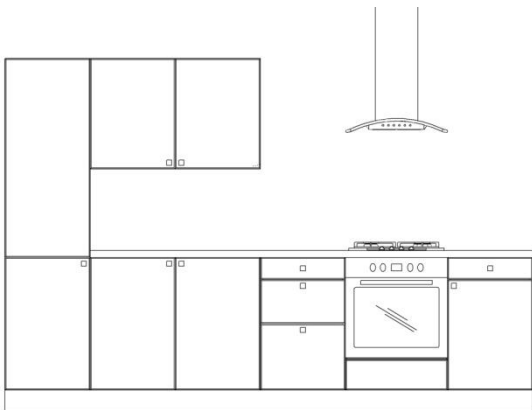

FIRENZE White Penthouse

£1405

Factory assembled Cabinets

ALL CABINETS ARE SOFT CLOSE AND 18MM THICK CABINETS

Keller Traditional, relies on historical forms and furniture for inspiration. Beautifully detailed, the warm tones and strong elements of this style make a statement. Keller Traditional is a classic style that transcends time and place to exude comfortable sophistication.

FREE

SURVEY AND DESIGN SERVICES

Sample Kitchen

- 1 x Medium Tall Cabinet 500mm
- 1 x 2 Door 1000mm Medium Wall Cabinet
- 1 x 2 Door 1000mm Medium Base Cabinet
- 1x 3 Drawer Pack 500mm Cabinet
- 1 x Drawer Line (1 Drawer and 1 Door) 500mm
- 1 x Base 600mm Oven Housing
- 2 x Length of Plinth

This price does not include cornice, pelmet, worktop or appliances
All prices include VAT @ 20%

KELLER Comfort Colour Collection

Offers matching carcasses, panels, plinth, light pelmet strips and cornices