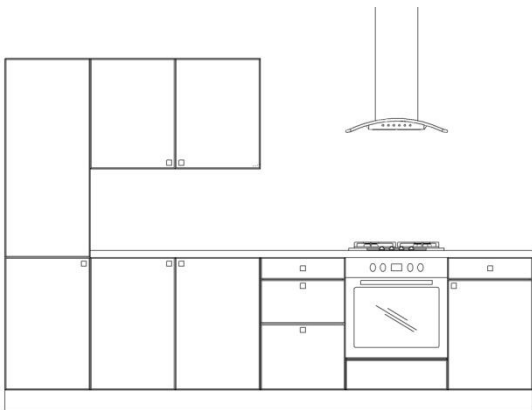

TIMBER/GL7500

£1595

Factory assembled Cabinets

ALL CABINETS ARE SOFT CLOSE AND 18MM THICK CABINETS

Keller Modern, uses clean lines that are crisp, sharp and spare. This design aesthetic includes minimal detail. With Keller Modern every line is carefully considered to reveal the beauty of the form, without embellishment

FREE

SURVEY AND DESIGN SERVICES

Sample Kitchen

- 1 x Medium Tall Cabinet 500mm
- 1 x 2 Door 1000mm Medium Wall Cabinet
- 1 x 2 Door 1000mm Medium Base Cabinet
- 1x 3 Drawer Pack 500mm Cabinet
- 1 x Drawer Line (1 Drawer and 1 Door) 500mm
- 1 x Base 600mm Oven Housing
- 2 x Length of Plinth

This price does not include cornice, pelmet, worktop or appliances
All prices include VAT @ 20%

KELLER Comfort Colour Collection

Offers matching carcasses, panels, plinth, light pelmet strips and cornices